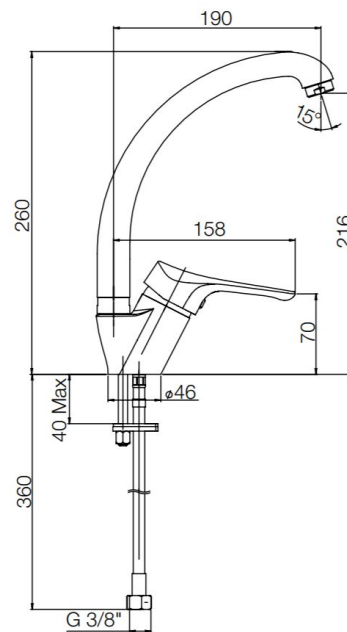

cartuccia - cartridge 1150011

ORE00104A16

Ariel

Monocomando monoforo lavello
con bocca tubo orientabile

Single-lever kitchen mixer
with swivel tube spout

cromo / chrome