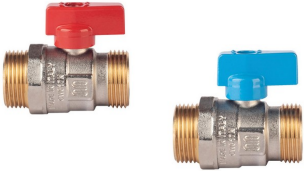

**Art. S.0222 REVERSO**

CODE	S0222N06	S0222B06	NEW				
Size	<b>LEVA ROSSA</b> 1"x 1" ●	<b>LEVA BLU</b> 1"x 1" ●					
<b>EURO</b>	<b>14,94</b>	<b>14,94</b>					
Pcs. Box/Crt	5/80	5/80					

Valvola a squadra con sfera teflonata con attacco M/M, levetta frontale, nichelata. (Tenuta O-Ring).  
*Angled ball valve male/male connection with teflon-coated ball, lever, nickel-plated.*

**Art. S.3222 REVERSO**

CODE	S3222N06	S3222B06	NEW				
Size	<b>LEVA ROSSA</b> 1"x 1" ●	<b>LEVA BLU</b> 1"x 1" ●					
<b>EURO</b>	<b>14,73</b>	<b>14,73</b>					
Pcs. Box/Crt	5/80	5/80					

Valvola con attacco M/M, con sfera teflonata, levetta superiore, nichelata. (Tenuta O-Ring). *Ball valve male/male connection with teflon-coated ball, lever, nickel-plated.*

**Art. S.3221 REVERSO**

CODE	S3221N06	S3221B06	NEW				
Size	<b>LEVA ROSSA</b> 1"x 1" ●	<b>LEVA BLU</b> 1"x 1" ●					
<b>EURO</b>	<b>13,08</b>	<b>13,08</b>					
Pcs. Box/Crt	5/80	5/80					

Valvola a squadra con attacco M/M, con sfera teflonata, levetta, nichelata. (Tenuta O-Ring).  
*Angled ball valve male/male connection with teflon-coated ball, lever, nickel-plated.*

**Art. S.1472 REVERSO**

CODE	S1472S20	S1472L06	NEW				
Size	1" X ¾"	1" X 1"					
<b>EURO</b>	<b>5,07</b>	<b>11,23</b>					
Pcs. Box/Crt	5/80	5/80					

bocchettone girello/M. (Tenuta O-Ring).  
*Pipe nut/male.*