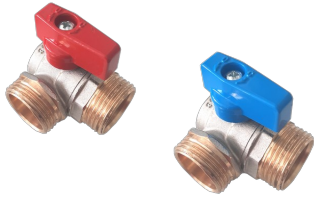

**Art. S.0222 REVERSO**

CODE	S0222N06	S0222B06	NEW				
Size	<b>LEVA ROSSA</b> 1"x 1" ●	<b>LEVA BLU</b> 1"x 1" ●					
<b>EURO</b>	<b>14,94</b>	<b>14,94</b>					
Pcs. Box/Crt	5/80	5/80					

Valvola a squadra con sfera teflonata con attacco M/M, levetta frontale, nichelata. (Tenuta O-Ring).  
*Angled ball valve male/male connection with teflon-coated ball, lever, nickel-plated.*

**Art. S.3222 REVERSO**

CODE	S3222N06	S3222B06	NEW				
Size	<b>LEVA ROSSA</b> 1"x 1" ●	<b>LEVA BLU</b> 1"x 1" ●					
<b>EURO</b>	<b>14,73</b>	<b>14,73</b>					
Pcs. Box/Crt	5/80	5/80					

Valvola con attacco M/M, con sfera teflonata, levetta superiore, nichelata. (Tenuta O-Ring). *Ball valve male/male connection with teflon-coated ball, lever, nickel-plated.*

**Art. S.3221 REVERSO**

CODE	S3221N06	S3221B06	NEW				
Size	<b>LEVA ROSSA</b> 1"x 1" ●	<b>LEVA BLU</b> 1"x 1" ●					
<b>EURO</b>	<b>13,08</b>	<b>13,08</b>					
Pcs. Box/Crt	5/80	5/80					

Valvola a squadra con attacco M/M, con sfera teflonata, levetta, nichelata. (Tenuta O-Ring).  
*Angled ball valve male/male connection with teflon-coated ball, lever, nickel-plated.*

**Art. S.1472 REVERSO**

CODE	S1472S20	S1472L06	NEW				
Size	1" X ¾"	1" X 1"					
<b>EURO</b>	<b>5,07</b>	<b>11,23</b>					
Pcs. Box/Crt	5/80	5/80					

bocchettone girello/M. (Tenuta O-Ring).  
*Pipe nut/male.*