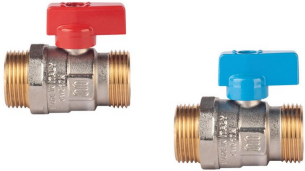

**Art. S.0222** REVERSO

CODE	S0222N06	S0222B06	NEW					
Size	<b>LEVA ROSSA</b> 1"x 1" ●	<b>LEVA BLU</b> 1"x 1" ●						
<b>EURO</b>	<b>14,94</b>	<b>14,94</b>						
Pcs. Box/Crt	5/80	5/80						

Valvola a squadra con sfera teflonata con attacco M/M, levetta frontale, nichelata. (Tenuta O-Ring).  
*Angled ball valve male/male connection with teflon-coated ball, lever, nickel-plated.*

**Art. S.3222** REVERSO

CODE	S3222N06	S3222B06	NEW					
Size	<b>LEVA ROSSA</b> 1"x 1" ●	<b>LEVA BLU</b> 1"x 1" ●						
<b>EURO</b>	<b>14,73</b>	<b>14,73</b>						
Pcs. Box/Crt	5/80	5/80						

Valvola con attacco M/M, con sfera teflonata, levetta superiore, nichelata. (Tenuta O-Ring). *Ball valve male/male connection with teflon-coated ball, lever, nickel-plated.*

**Art. S.3221** REVERSO

CODE	S3221N06	S3221B06	NEW					
Size	<b>LEVA ROSSA</b> 1"x 1" ●	<b>LEVA BLU</b> 1"x 1" ●						
<b>EURO</b>	<b>13,08</b>	<b>13,08</b>						
Pcs. Box/Crt	5/80	5/80						

Valvola a squadra con attacco M/M, con sfera teflonata, levetta, nichelata. (Tenuta O-Ring).  
*Angled ball valve male/male connection with teflon-coated ball, lever, nickel-plated.*

**Art. S.1472** REVERSO

CODE	S1472S20	S1472L06	NEW					
Size	1" X ¾"	1" X 1"						
<b>EURO</b>	<b>5,07</b>	<b>11,23</b>						
Pcs. Box/Crt	5/80	5/80						

bocchettone girello/M. (Tenuta O-Ring).  
*Pipe nut/male.*