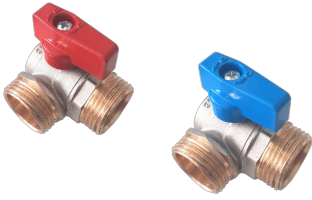

**Art. S.0222** REVERSO

CODE	S0222N06	S0222B06	NEW					
Size	<b>LEVA ROSSA</b> 1"x 1" ●	<b>LEVA BLU</b> 1"x 1" ●						
<b>EURO</b>	<b>14,94</b>	<b>14,94</b>						
Pcs. Box/Crt	5/80	5/80						

Valvola a squadra con sfera teflonata con attacco M/M, levetta frontale, nichelata. (Tenuta O-Ring).  
*Angled ball valve male/male connection with teflon-coated ball, lever, nickel-plated.*

**Art. S.3222** REVERSO

CODE	S3222N06	S3222B06	NEW					
Size	<b>LEVA ROSSA</b> 1"x 1" ●	<b>LEVA BLU</b> 1"x 1" ●						
<b>EURO</b>	<b>14,73</b>	<b>14,73</b>						
Pcs. Box/Crt	5/80	5/80						

Valvola con attacco M/M, con sfera teflonata, levetta superiore, nichelata. (Tenuta O-Ring). *Ball valve male/male connection with teflon-coated ball, lever, nickel-plated.*

**Art. S.3221** REVERSO

CODE	S3221N06	S3221B06	NEW					
Size	<b>LEVA ROSSA</b> 1"x 1" ●	<b>LEVA BLU</b> 1"x 1" ●						
<b>EURO</b>	<b>13,08</b>	<b>13,08</b>						
Pcs. Box/Crt	5/80	5/80						

Valvola a squadra con attacco M/M, con sfera teflonata, levetta, nichelata. (Tenuta O-Ring).  
*Angled ball valve male/male connection with teflon-coated ball, lever, nickel-plated.*

**Art. S.1472** REVERSO

CODE	S1472S20	S1472L06	NEW					
Size	1" X ¾"	1" X 1"						
<b>EURO</b>	<b>5,07</b>	<b>11,23</b>						
Pcs. Box/Crt	5/80	5/80						

bocchettone girello/M. (Tenuta O-Ring).  
*Pipe nut/male.*