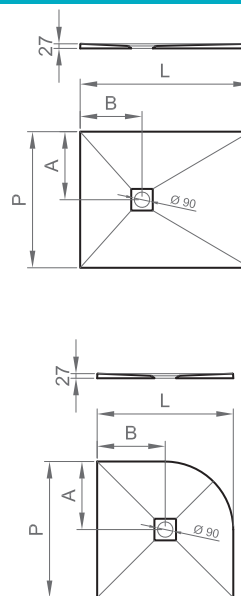

DISEGNO TECNICO / TECHNICAL DRAWING

DESCRIZIONE / DESCRIPTION

Tipologia di prodotto / Product type

Piatto doccia rettangolare, quadrato o semicircolare. Può essere tagliato. / Rectangular, square or semicircular shower tray. It can be cut.

NORMATIVA / LEGISLATION

EN 14527 (test di resistenza a sostanze chimiche e agenti macchianti, stabilità del fondo e aspetto della superficie / tests regarding resistance to chemicals and staining agents, bottom stability and surface appearance)

DIN 51097 (test di scivolamento / slip resistance test)

UNI 4543 (test di resistenza all'urto / impact resistance test)

INFORMAZIONI/ INFORMATION

Materiale / Material

Composito di marmo / Marble composite

Finitura / Finishing

O= Bianco effetto pietra / White stone effect
F= Grafite effetto pietra / Graphite stone effect
G= Grigio effetto pietra / Grey stone effect
K= Nero effetto pietra / Black stone effect
S= Sabbia effetto pietra / Sand stone effect

ARTICOLO / ITEM

CODICE / CODE	PxL	POSIZIONE SCARICO (A) - (B) DRAIN POSITION (A) - (B)	PESO / WEIGHT (kg)
BPMAR_STON7070	700x700 mm	350mm - 350 mm	23
BPMAR_STON8080	800x800mm	400mm - 400mm	30
BPMAR_STON9090	900x900mm	450mm - 450mm	39
BPMAR_STON1010	1000x1000mm	500mm - 500mm	48
BRMAR_STON7090	700x900mm	350mm - 350mm	30
BPMAR_STON7010	700x1000mm	350mm - 350mm	33
BPMAR_STON7011	700x1100mm	350mm - 450mm	37
BPMAR_STON7012	700x1200mm	350mm - 450mm	40
BPMAR_STON7013	700x1300mm	350mm - 450mm	44
BPMAR_STON7014	700x1400mm	350mm - 450mm	47
BPMAR_STON7015	700x1500mm	350mm - 450mm	51
BPMAR_STON7016	700x1600mm	350mm - 550mm	54
BPMAR_STON7017	700x1700mm	350mm - 550mm	57
BPMAR_STON7018	700x1800mm	350mm - 550mm	61
BPMAR_STON8010	800x1000mm	400mm - 350mm	38
BPMAR_STON8011	800x1100mm	400mm - 450mm	43
BPMAR_STON8012	800x1200mm	400mm - 450mm	47