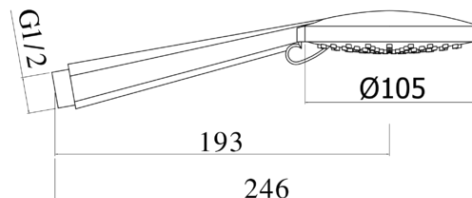

docce - hand showers

DESCRIZIONE | DESCRIPTION

- Doccia BRIO completa di:
- Ø105mm
- attacco 1/2"G
- BRIO hand-shower complete with:
- Ø105mm
- 1/2"G connection

ARTICOLO | ARTICLE

ZDOC 104

- 4 getti + stop in ABS
- getto normale, normale+massage, massage, soft
- four spray-functions + stop ABS hand-shower
- standard, standard+massage, massage, soft water jet

FINITURE | FINISHES

ZDOC 104

CR- Cromo | Chrome

RAPPORTO PROVA PORTATA | FLOW RATE REPORT

		Pressione / Pressure (bar)									
		Uscita outlet	0,5	1	1.5	2	2.5	3	3.5	4	4.5
Portata / Flow rate (l / min)	getto normale - normal jet	7.13	10.27	12.83	15.09	17.1	19.03	20.83	22.43	24.06	25.73
	getto normale+massage - normal+massage jet	7.07	10.25	12.78	15.01	17.06	18.64	20.35	21.99	23.4	24.9
	getto massage - massage jet	5.62	8.03	9.99	11.6	12.96	14.33	15.57	16.82	17.85	18.77
	getto soft - soft jet	5.58	7.89	9.7	11.33	12.73	13.92	15.08	16.26	17.25	18.23